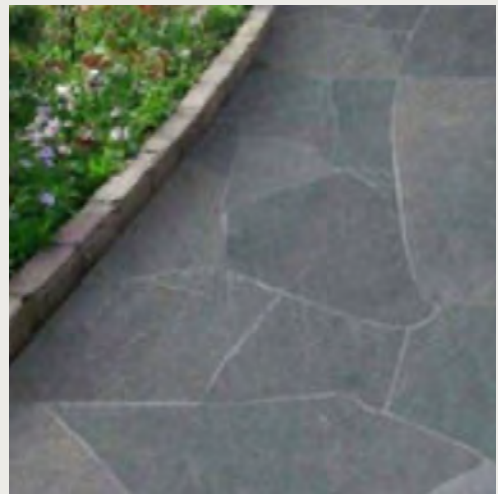

🏠 Cowboy Coffee

FLAGSTONE

 Full Blue

 Indian Blue

 Select Blue

LIGHTING

Black Up Light

Brown Up Light