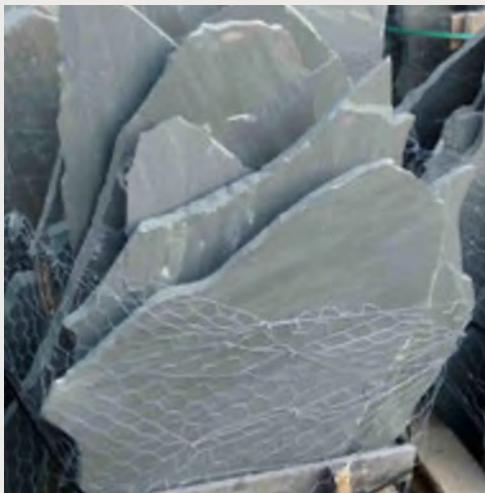

🏠 Cowboy Coffee

FLAGSTONE

 Full Blue

 Indian Blue

 Select Blue

LIGHTING

Black Up Light

Brown Up Light